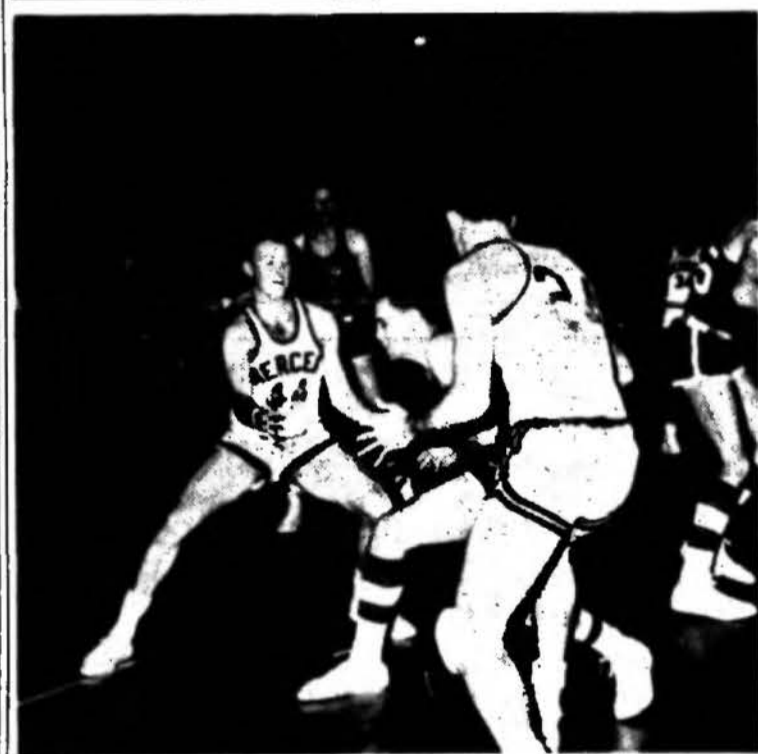

MERCER CAGERS UNDEFEATED

Bears Trip Hapless Hatters

Coach Bobby Wilder displayed his Christmas present from Santa Clause last Saturday night in Porter Gymnasium when the Mercer Bruins came from underneath and sank the Hatters from Stetson University 76-71. A tight game throughout showed off the Bears' style and ability to perform well under pressure. Stetson had the height advantage over M.U. for only two of their ballhandlers were under six feet.

The Mercer roundballers were slow in the first few minutes and never gave Stetson an early lead. However leading by more than three points, the Hapless Hatters controlled the game for twelve minutes. Senior Captain Steve Moody and Sophomore Jud Roberts combined for eight points in a two-minute span to bring the Bears from behind 15-17 to a 23-17 lead at 6:40 left in the first half. Wilder's cagers never lost the lead throughout the evening. At the half-time intermission Mercer was ahead 35-32 after Stetson cut the lead from seven points to three.

As the last twenty minutes started to tick away the Stetson Hatters began to chip away at Mercer's lead and had the crowd going wild as they were behind by two.

For the next eight minutes both teams were scoring equally, but somehow the Bears built their margin up to ten points. The Bruins tried to freeze the ball with approximately six minutes to play. This proved to be their greatest mistake for the Hatters took advantage of the ball passing and made a quick eight points.

With 1:35 remaining to be played, Walter Chandler and Jud Roberts pulled Mercer ahead on the foul line. Bill Naylor also added to the score board with two buckets and Coach Wilder sat down and relaxed for the first time since eight o'clock that evening.